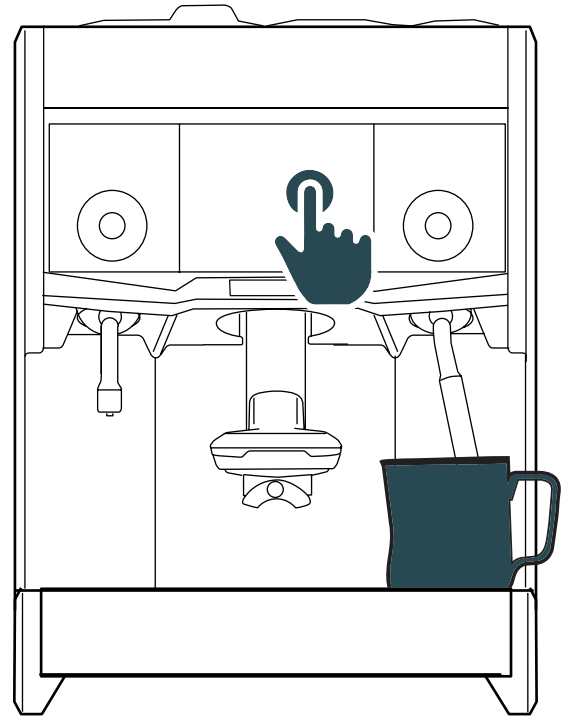

CREATE

THE BARISTA
CONCENTRATES
ON BEAUTIFUL
LATTE ART
CREATION WITH
NO EFFORT.

THE PERFECT
FOAM AT THE
SAME TIME OF
AN ESPRESSO
IS DISPENSED IN
A MILK ARM.